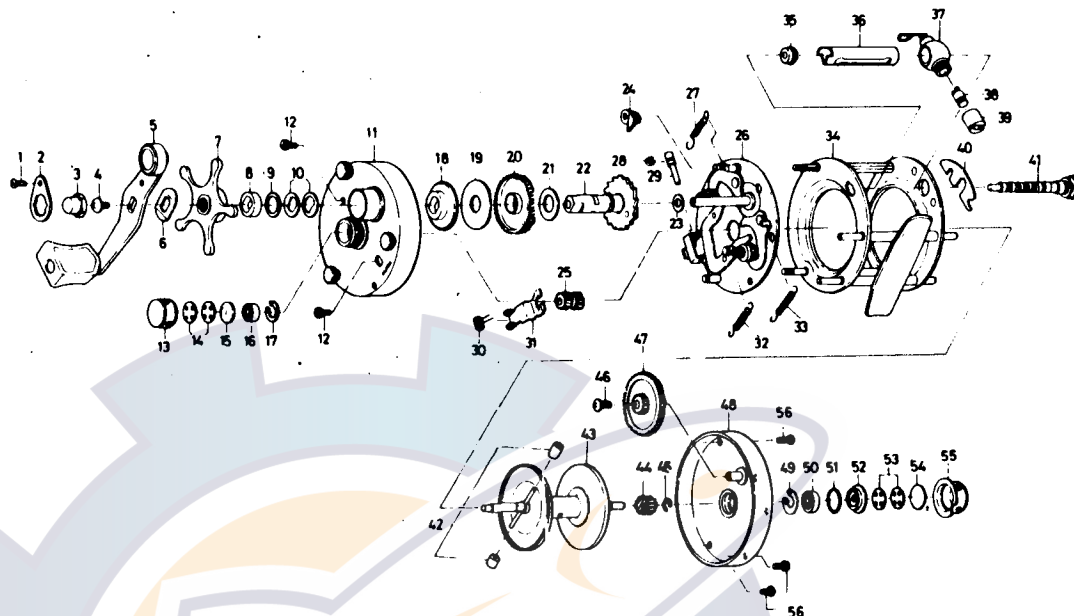

BAITCASTING REEL

Millionaire ▾

Key No.	Parts No.	Parts Name	Key No.	Parts No.	Parts Name	Key No.	Parts No.	Parts Name
1	63530501	Handle Nut Plate Screw	20	64122801	Drive Gear A	39	63415901	Line Guide Nut
2	60403201	Handle Nut Plate	21	63737702	Gear Shaft Washer A	40	61509101	Worm Shaft Lock Arm
3	63415801	Handle Nut	22	67101601	Gear Shaft Assembly	41	67104211	Worm Shaft
4	63530701	Handle Screw	23	63737611	Gear Shaft Washer B	42	65008001	Brake Collar
5	67451732	Handle Assembly	24	67700301	Anti Reverse-Claw	43	67301021	Spool
6	61509001	Handle Washer	25	64016001	Pinion Gear	44	64016201	Spool Gear
7	67800802	Star Drag Assembly	26	67805421	Set Plate Assembly	45	63204201	Spool Gear Ret. Ring
8	66345801	Drag Ring	27	61428402	Set Plate Spring A	46	63522201	Cog Wheel Screw
9	63737800	Drag Washer	28	63204201	Pinion Yoke Pin Ret. Ring	47	64122931	Cog Wheel
10	61508901	Drag Spring Washer	29	61214101	Pinion Yoke Pin	48	67801226	Left Side Cover Assy.
11	67800522	Right Side Cover Assembly	30	61428611	Pinion Yoke Spring	49	63206501	Ball Bearing Ret. Ring
12	63524101	Right Side Cover Screw	31	66345711	Pinion Yoke	50	66346701	Ball Bearing
13	63416011	Right Spool Cap	32	61428501	Set Plate Spring B	51	61706701	"O" Ring
14	63737501	Ball Bearing Ret. Washer	33	61428401	Set Plate Spring C	52	63207711	Ball Bearing Retainer B
15	63204101	Ball Bearing Retainer A	34	67800911	Frame Assembly	53	63737501	Ball Bearing Ret. Washer
16	66346701	Ball Bearing	35	60217201	Shield Bush	54	63747211	Rubber washer
17	63206501	Ball Bearing Ret. Ring	36	66346101	Worm Shield	55	63420201	Left Spool Cap
18	62803901	Drag Wheel	37	67801101	Line Guide	56	63524201	Left Cover Screw
19	63745801	Drive Gear Washer	38	61214211	Line Guide Pin			